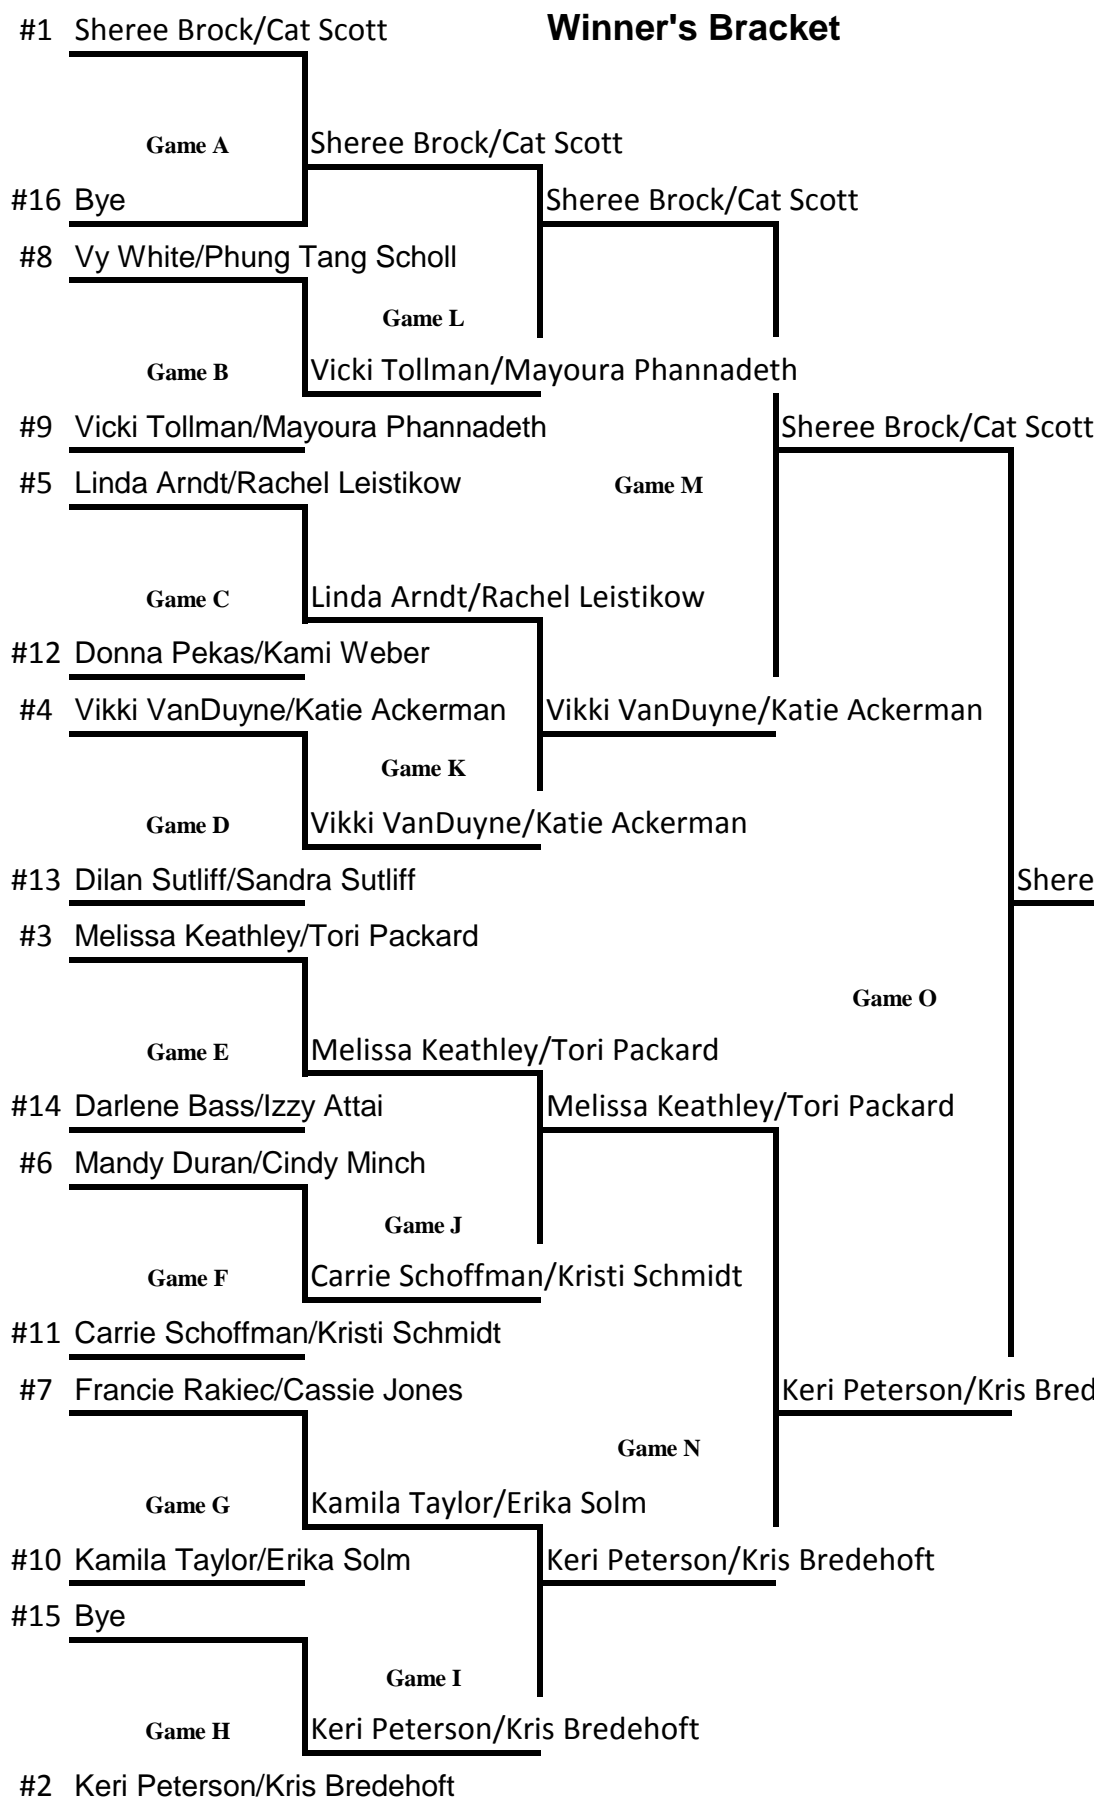

Winner's Bracket

Winner's Bracket _1_ Game(s) to 15 Pts.
 Contender's Bracket _1_ Game(s) to 11 Pts.

- 1st** Sheree Brock/Cat Scott
- 2nd** Keri Peterson/Kris Bredehoft
- 3rd** Kamila Taylor/Erika Solm
- 4th** Melissa Keathley/Tori Packard
- 5th** Francie Rakiec/Cassie Jones
- 5th** Vikki VanDuyne/Katie Ackerman
- 7th** Linda Arndt/Rachel Leistikow
- 7th** Donna Pekas/Kami Weber

Contender's Bracket

Sheree Brock/Cat Scott
 Champion

If Winner of Game O loses game P then
Game EE
 CHAMPION

- 9th** Vikki Tollman/Mayoura Phannadeth
- 9th** Mandy Duran/Cindy Minch
- 9th** Carrie Schoffman/Kristi Schmidt
- 9th** Vy White/Phung Tang Scholl
- 13th** Bye
- 13th** Darlene Bass/Izzy Attai
- 13th** Dilan Sutliff/Sandra Sutliff
- 13th** Bye