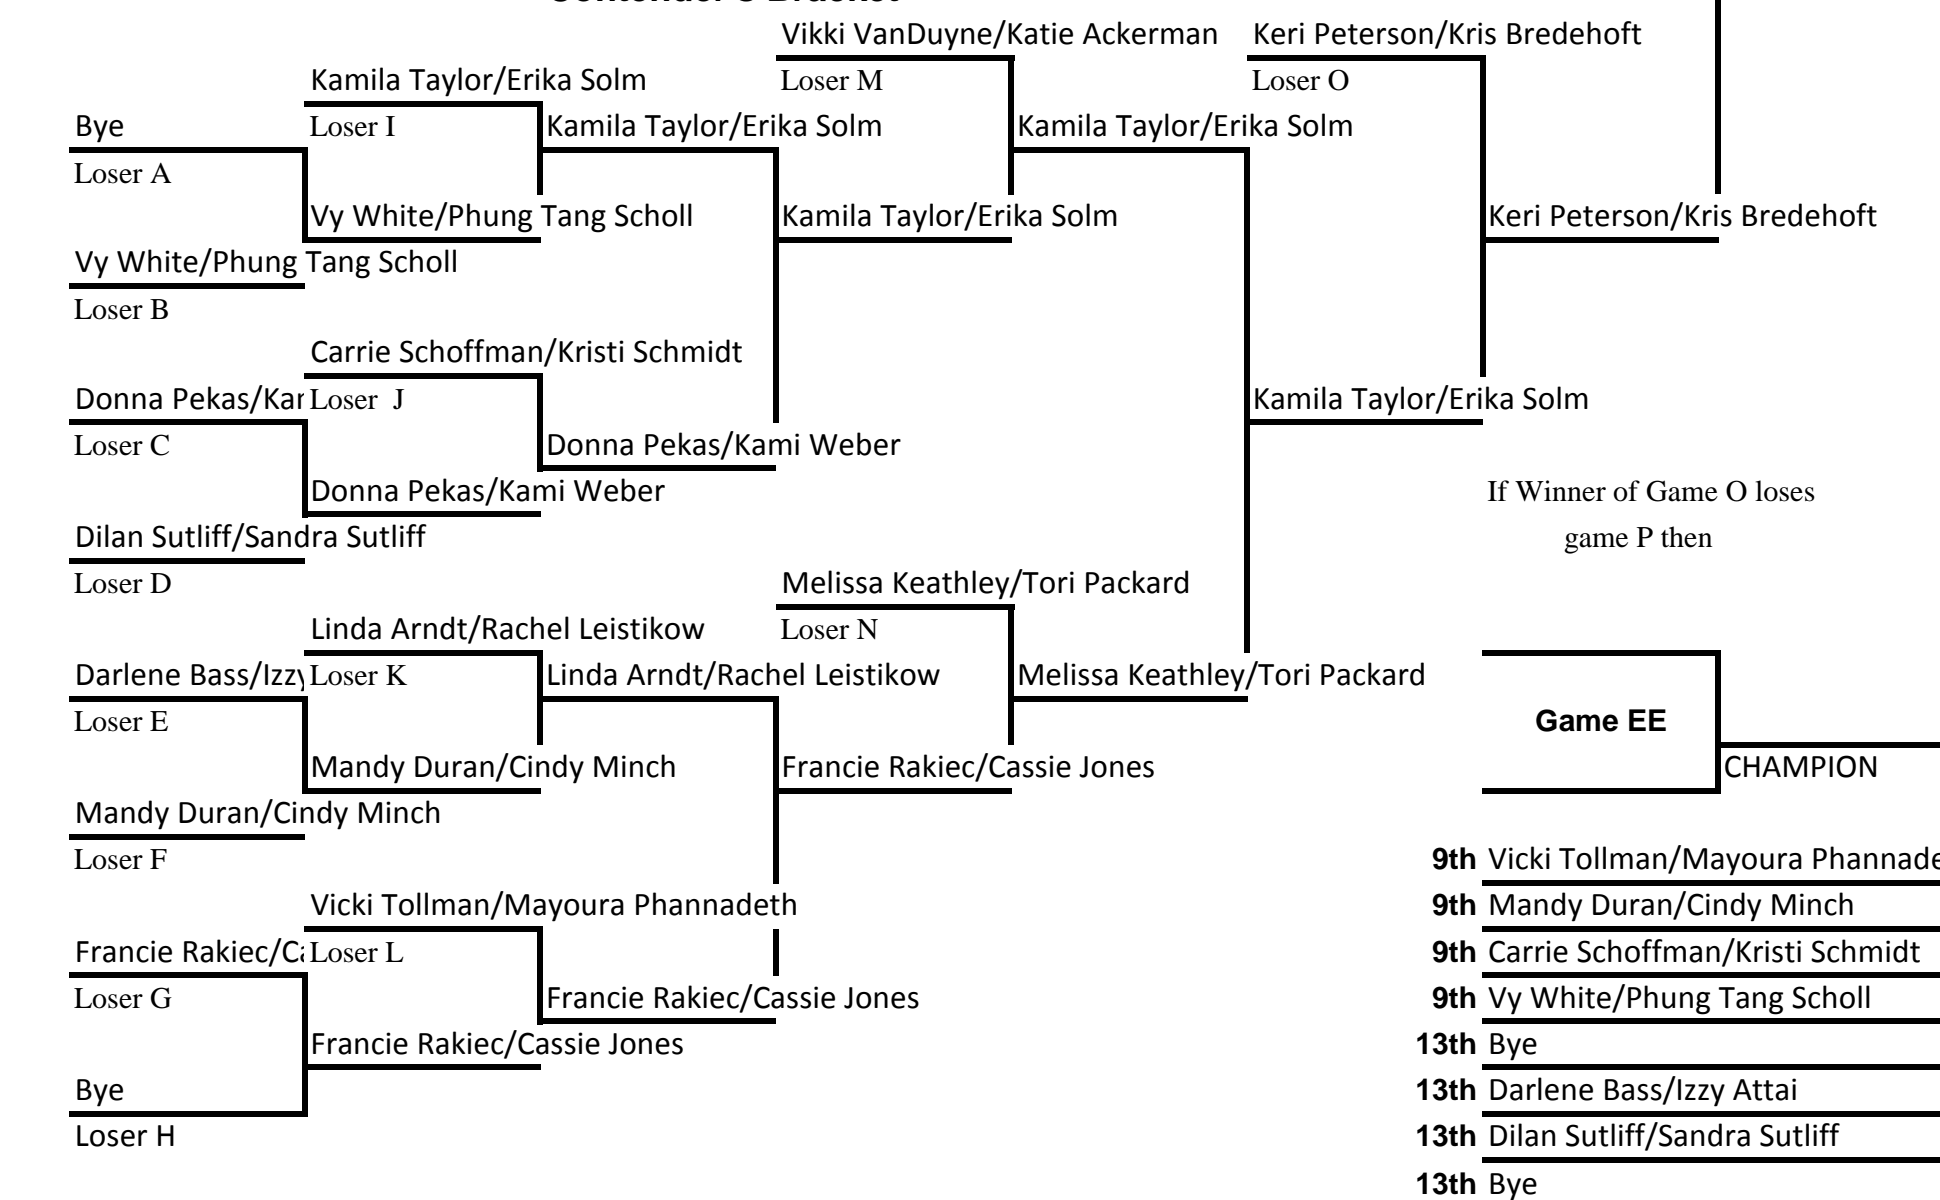

Winner's Bracket

Winner's Bracket _1_ Game(s) to 15 Pts.
 Contender's Bracket _1_ Game(s) to 11 Pts.

- 1st** Sheree Brock/Cat Scott
- 2nd** Keri Peterson/Kris Bredehoft
- 3rd** Kamila Taylor/Erika Solm
- 4th** Melissa Keathley/Tori Packard
- 5th** Francie Rakiec/Cassie Jones
- 5th** Vikki VanDuyne/Katie Ackerman
- 7th** Linda Arndt/Rachel Leistikow
- 7th** Donna Pekas/Kami Weber

Contender's Bracket

Sheree Brock/Cat Scott
 Champion

If Winner of Game O loses game P then
Game EE
 CHAMPION

- 9th** Vikki Tollman/Mayoura Phannadeth
- 9th** Mandy Duran/Cindy Minch
- 9th** Carrie Schoffman/Kristi Schmidt
- 9th** Vy White/Phung Tang Scholl
- 13th** Bye
- 13th** Darlene Bass/Izzy Attai
- 13th** Dilan Sutliff/Sandra Sutliff
- 13th** Bye