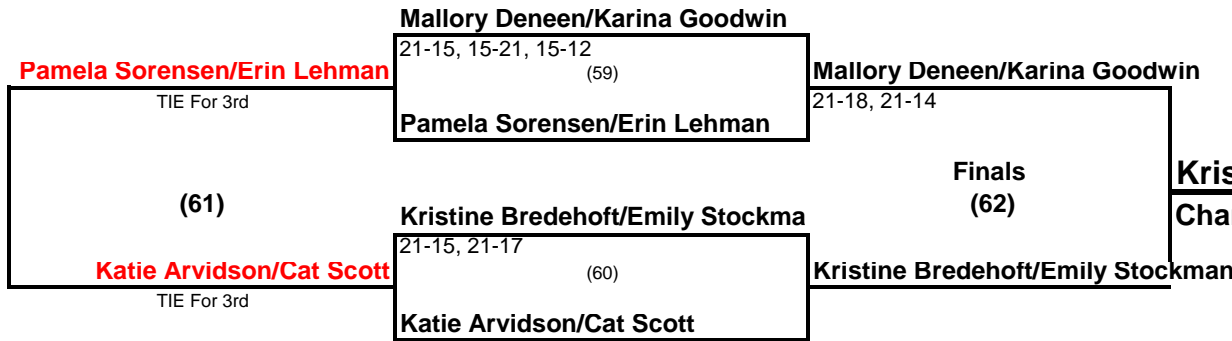

Tournament: Breckenridge Doubles, Women's Open

Date: August 13th & 14th, 2016

Finish	Team	Prize \$
1	Kristine Bredehoff/Emily Stockman	\$1,200 + Balls, Clothing, Bolles
2	Mallory Deneen/Karina Goodwin	\$600 + Balls, Clothing, Bolles
3	Pamela Sorensen/Erin Lehman	\$300
3	Katie Arvidson/Cat Scott	\$300
5	Heather Lorince/Liz Card	\$150
5	Rebecca Sponcil/Gina Morgan	\$150
7	Meghan Barkman Law/Christina Shao	2 Molten Balls
7	Liz Mollman/Elsa LeGrand	2 Molten Balls
9	Emilee Scates/Christina Houghttelling	
9	Crystal Carey/Tracy Insalaco	
9	Crystin Rodrick/Katie Vatterodt	
9	Tanya Bond/Summer Mrotek	
13	Ali Meschko/Sara Bents	
13	Aurora Santos/Ruth Schwiertert	
13	Alicia Hess/Tasha Pollard	
13	Erin Martin/Katie Martin	

Contender's Bracket

21, 21, 15

Finish	Team
17	Anna Pickett/Tawna Kjera
17	Bye
17	Natalie Burns/Danielle Shipe
17	Candice Mayer/Kandi Conner
17	Sami Reynolds/Krystal Klein
17	Shaylee Befus/Daisy Schultz
17	Christie Best/Cori Ueda
17	Lyndsay Furlong-Palmer/Katarzyna Kowerska
25	Bye
25	Bye
25	Bye
25	Bye
25	Bye
25	Bye
25	Bye
25	Bye