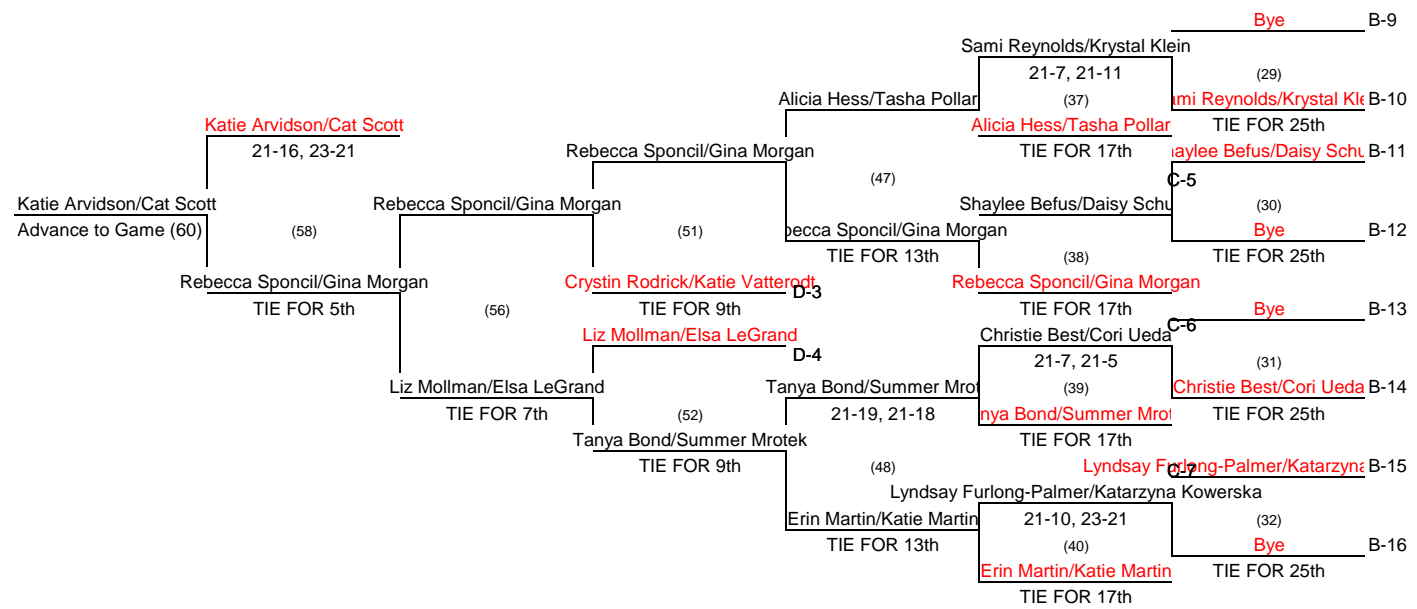

Tournament: Breckenridge Doubles, Women's Open

Date: August 13th & 14th, 2016

Finish	Team	Prize \$
1	Kristine Bredehoff/Emily Stockman	\$1,200 + Balls, Clothing, Bolles
2	Mallory Deneen/Karina Goodwin	\$600 + Balls, Clothing, Bolles
3	Pamela Sorensen/Erin Lehman	\$300
3	Katie Arvidson/Cat Scott	\$300
5	Heather Lorince/Liz Card	\$150
5	Rebecca Sponcil/Gina Morgan	\$150
7	Meghan Barkman Law/Christina Shao	2 Molten Balls
7	Liz Mollman/Elsa LeGrand	2 Molten Balls
9	Emilee Scates/Christina Houghttelling	
9	Crystal Carey/Tracy Insalaco	
9	Crystin Rodrick/Katie Vatterodt	
9	Tanya Bond/Summer Mrotek	
13	Ali Meschko/Sara Bents	
13	Aurora Santos/Ruth Schwiertert	
13	Alicia Hess/Tasha Pollard	
13	Erin Martin/Katie Martin	

Contender's Bracket

21, 21, 15

Finish	Team
17	Anna Pickett/Tawna Kjera
17	Bye
17	Natalie Burns/Danielle Shipe
17	Candice Mayer/Kandi Conner
17	Sami Reynolds/Krystal Klein
17	Shaylee Befus/Daisy Schultz
17	Christie Best/Cori Ueda
17	Lyndsay Furlong-Palmer/Katarzyna Kowerska
25	Bye
25	Bye
25	Bye
25	Bye
25	Bye
25	Bye
25	Bye
25	Bye