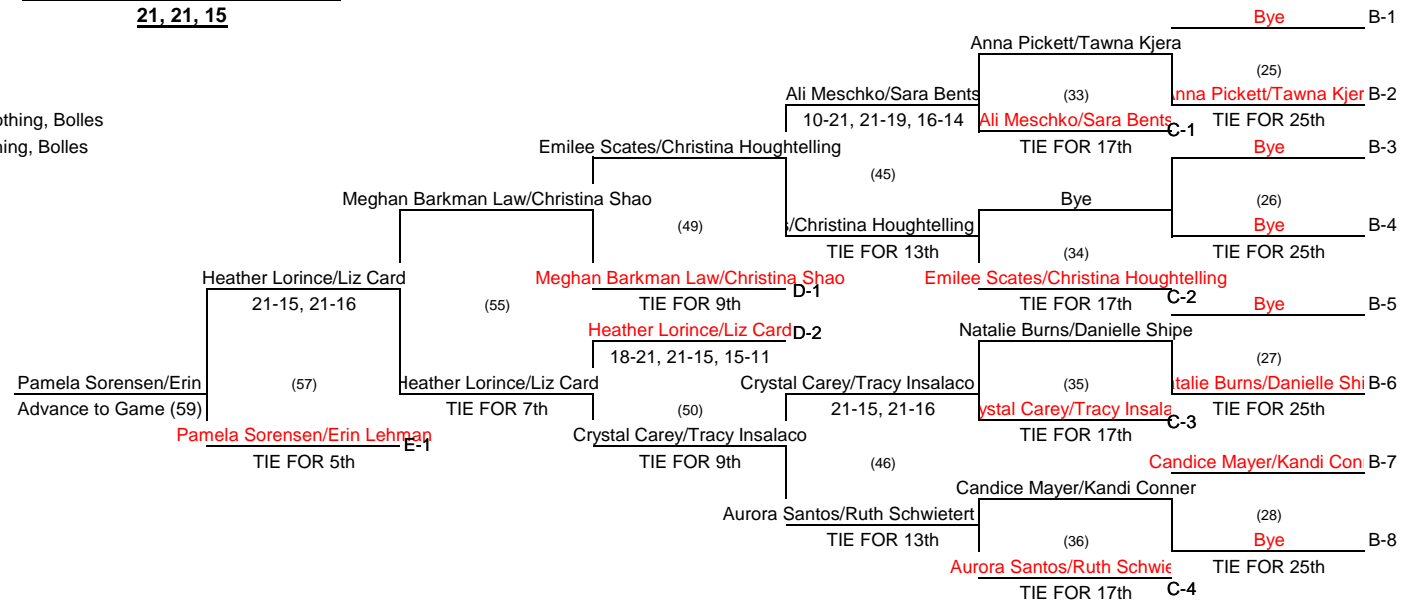

Tournament: Breckenridge Doubles, Women's Open

Date: August 13th & 14th, 2016

Finish	Team	Prize \$
1	Kristine Bredehoff/Emily Stockman	\$1,200 + Balls, Clothing, Bolles
2	Mallory Deneen/Karina Goodwin	\$600 + Balls, Clothing, Bolles
3	Pamela Sorensen/Erin Lehman	\$300
3	Katie Arvidson/Cat Scott	\$300
5	Heather Lorince/Liz Card	\$150
5	Rebecca Sponcil/Gina Morgan	\$150
7	Meghan Barkman Law/Christina Shao	2 Molten Balls
7	Liz Mollman/Elsa LeGrand	2 Molten Balls
9	Emilee Scates/Christina Houghttelling	
9	Crystal Carey/Tracy Insalaco	
9	Crystin Rodrick/Katie Vatterodt	
9	Tanya Bond/Summer Mrotek	
13	Ali Meschko/Sara Bents	
13	Aurora Santos/Ruth Schwiertert	
13	Alicia Hess/Tasha Pollard	
13	Erin Martin/Katie Martin	

Contender's Bracket

21, 21, 15

Finish	Team
17	Anna Pickett/Tawna Kjera
17	Bye
17	Natalie Burns/Danielle Shipe
17	Candice Mayer/Kandi Conner
17	Sami Reynolds/Krystal Klein
17	Shaylee Befus/Daisy Schultz
17	Christie Best/Cori Ueda
17	Lyndsay Furlong-Palmer/Katarzyna Kowerska
25	Bye
25	Bye
25	Bye
25	Bye
25	Bye
25	Bye
25	Bye
25	Bye