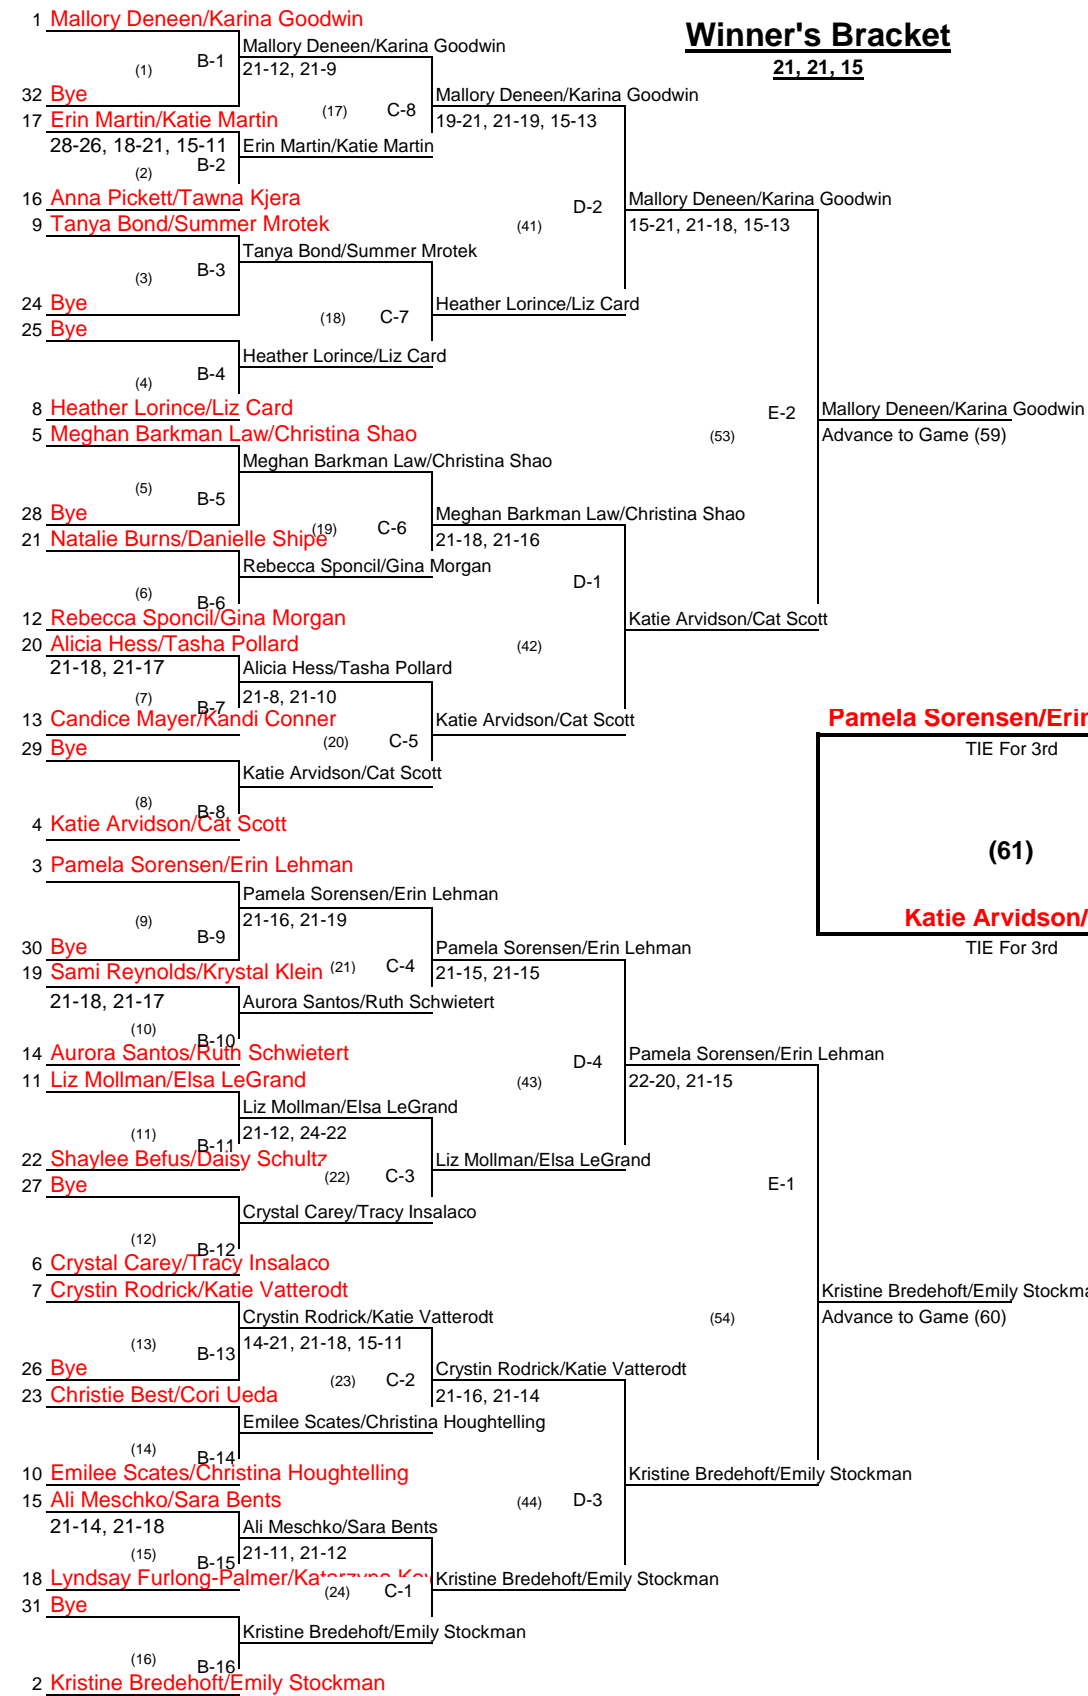

Tournament: Breckenridge Doubles, Women's Open

Date: August 13th & 14th, 2016

Finish	Team	Prize \$
1	Kristine Bredehoff/Emily Stockman	\$1,200 + Balls, Clothing, Bolles
2	Mallory Deneen/Karina Goodwin	\$600 + Balls, Clothing, Bolles
3	Pamela Sorensen/Erin Lehman	\$300
3	Katie Arvidson/Cat Scott	\$300
5	Heather Lorince/Liz Card	\$150
5	Rebecca Sponcil/Gina Morgan	\$150
7	Meghan Barkman Law/Christina Shao	2 Molten Balls
7	Liz Mollman/Elsa LeGrand	2 Molten Balls
9	Emilee Scates/Christina Houghttelling	
9	Crystal Carey/Tracy Insalaco	
9	Crystin Rodrick/Katie Vatterodt	
9	Tanya Bond/Summer Mrotek	
13	Ali Meschko/Sara Bents	
13	Aurora Santos/Ruth Schwiertert	
13	Alicia Hess/Tasha Pollard	
13	Erin Martin/Katie Martin	

Contender's Bracket

21, 21, 15

Finish	Team
17	Anna Pickett/Tawna Kjera
17	Bye
17	Natalie Burns/Danielle Shipe
17	Candice Mayer/Kandi Conner
17	Sami Reynolds/Krystal Klein
17	Shaylee Befus/Daisy Schultz
17	Christie Best/Cori Ueda
17	Lyndsay Furlong-Palmer/Katarzyna Kowerska
25	Bye
25	Bye
25	Bye
25	Bye
25	Bye
25	Bye
25	Bye
25	Bye